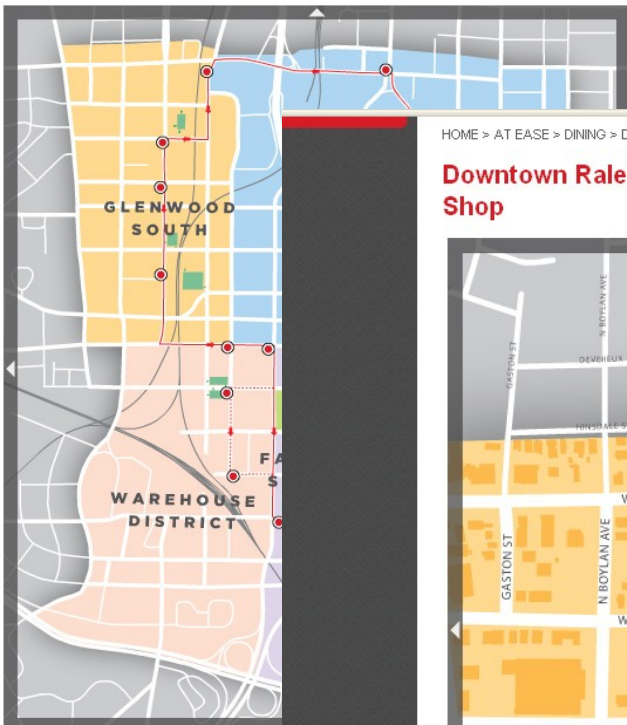

Downtown Raleigh R-LINE Stop Locations

R-LINE Stop Locations Before 6:30 pm | R-LINE Stop Locations After 6:30 pm

There are 20 R-LINE Stop Locations listing

Overview

Parking

R-LINE

> R-LINE Stop Locations

Transportation

Street Closings

HOME > AT EASE > DINING > DELI, CAFE, COFFEE HOUSE, CHOCOLATE SHOP

Downtown Raleigh Deli, Cafe, Coffee House, Chocolate Shop