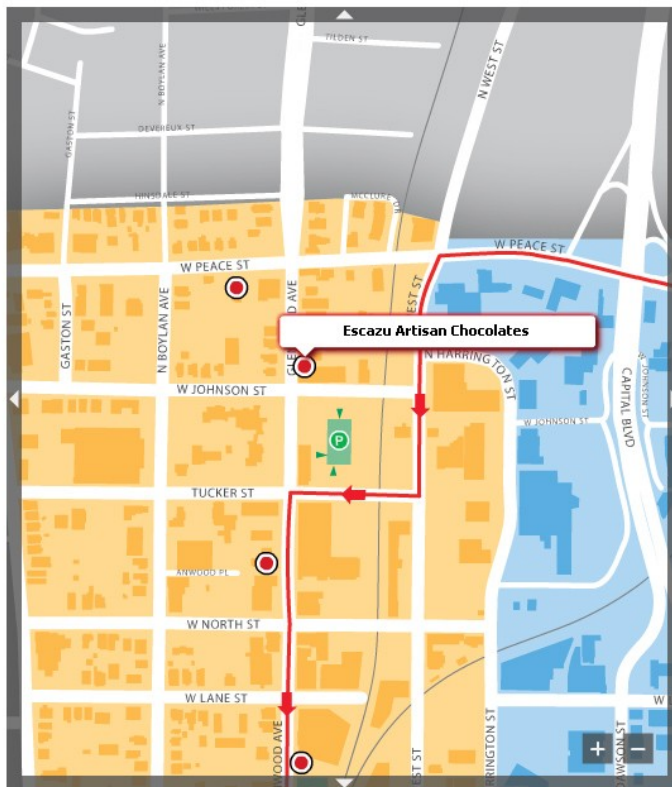

There are 21 Deli, Cafe, Coffee House, Chocolate Shop listings:

Overview

Dining

Nightlife

Cultural Arts

Services

Shopping

Tourism

Restaurant Week

Calendar of Events

SEARCH

Go >

Navigate

first
friday

R LINE
DOWNTOWN CIRCULATOR

FARMERS
MARKET